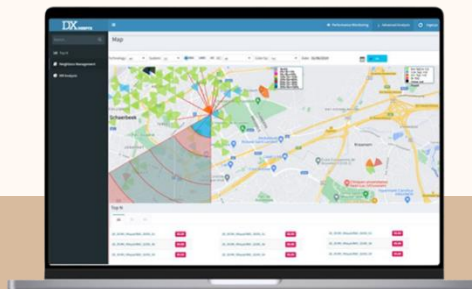

Troubleshooting
and optimization