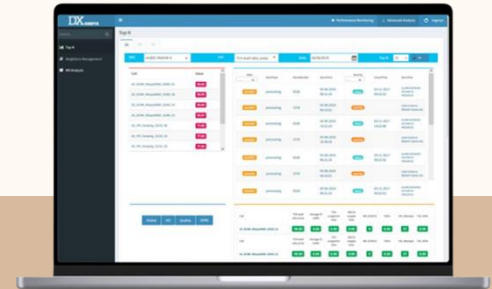

DEEPYX PERF allows the user to:

- Full control of cell performance
- In-depth analysis of neighboring cells
- Perform Proactive detection of anomalies
- Perform troubleshooting and network optimization
- Have customizable dashboards and manage report performance

With data correlation of cell parameters, cell daily performances and cell alarms, DEEPYX PERF allows to:

Reduce optimization  
and reporting costs

Reduce complexity  
of daily performance  
monitoring

Performance  
monitoring

Troubleshooting  
and optimization

Advanced analysis  
features

## Performance monitoring

DEEPYX PERF provide features helping engineers in daily performance network performance monitoring:

- Monitor performance of each network element or network node
- Create and classify charts and dashboards
- Map network performance and colours by single or multiple KPIs
- Filter by network element, network node, area/location, vendor...
- Generate daily, weekly and monthly performance reports
- Automatic report sending