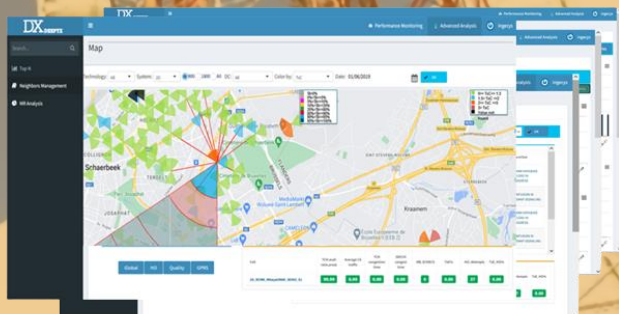

Troubleshooting and optimization

DEEPYX PERF offer several features helping engineers in their daily troubleshooting and optimization tasks

- Worst cells analysis
- Evolution and comparison of cell performance with neighbors
- Before and after cell comparison
- Weak performance correlation with network alarms
- Multiple Cells performances comparison
- Cell performance mapping with KPI filtering
- Cell performance evolution dashboard