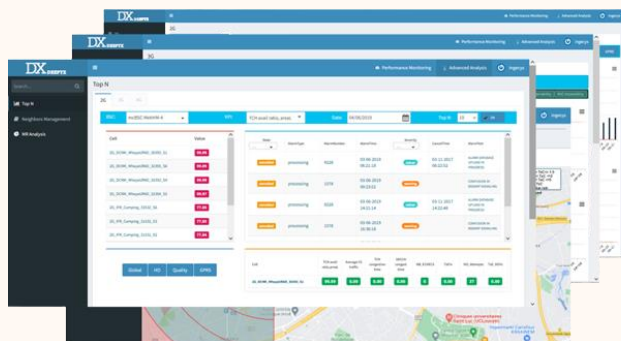

## Performance monitoring

DEEPYX PERF provide features helping engineers in daily performance network performance monitoring:

- Monitor performance of each network element or network node
- Create and classify charts and dashboards
- Map network performance and colours by single or multiple KPIs
- Filter by network element, network node, area/location, vendor...
- Generate daily, weekly and monthly performance reports
- Automatic report sending

## Troubleshooting and optimization

DEEPYX PERF offer several features helping engineers in their daily troubleshooting and optimization tasks

- Worst cells analysis
- Evolution and comparison of cell performance with neighbors
- Before and after cell comparison
- Weak performance correlation with network alarms
- Multiple Cells performances comparison
- Cell performance mapping with KPI filtering
- Cell performance evolution dashboard

## Advanced analysis features

DEEPYX PERF provide various advanced analysis features

- Neighbouring optimization
- Network database analysis
- Checking the consistency of the parameters

Tel : + 212 5 37 712 071  
Mail : [contact@ingecys.com](mailto:contact@ingecys.com)  
Adresse : Rue Acacia, Secteur 18, Bloc F4, N°6  
Hay Ryad-RABAT MAROC