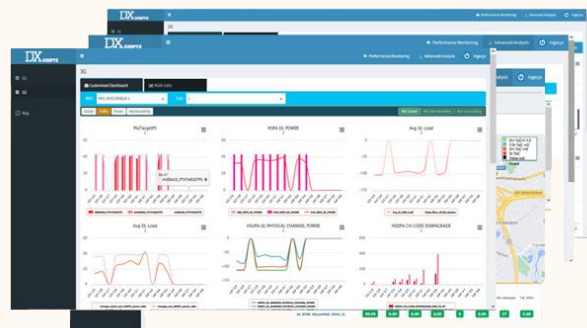

DEEPYX PERF allows the user to:

- Full control of cell performance
- In-depth analysis of neighboring cells
- Perform Proactive detection of anomalies
- Perform troubleshooting and network optimization
- Have customizable dashboards and manage report performance

Troubleshooting  
and optimization

Advanced analysis  
features

## Performance monitoring

DEEPYX PERF provide features helping engineers in daily performance network performance monitoring:

- Monitor performance of each network element or network node
- Create and classify charts and dashboards
- Map network performance and colours by single or multiple KPIs
- Filter by network element, network node, area/location, vendor...
- Generate daily, weekly and monthly performance reports
- Automatic report sending

## Troubleshooting and optimization

DEEPYX PERF offer several features helping engineers in their daily troubleshooting and optimization tasks

- Worst cells analysis
- Evolution and comparison of cell performance with neighbors
- Before and after cell comparison
- Weak performance correlation with network alarms
- Multiple Cells performances comparison
- Cell performance mapping with KPI filtering
- Cell performance evolution dashboard